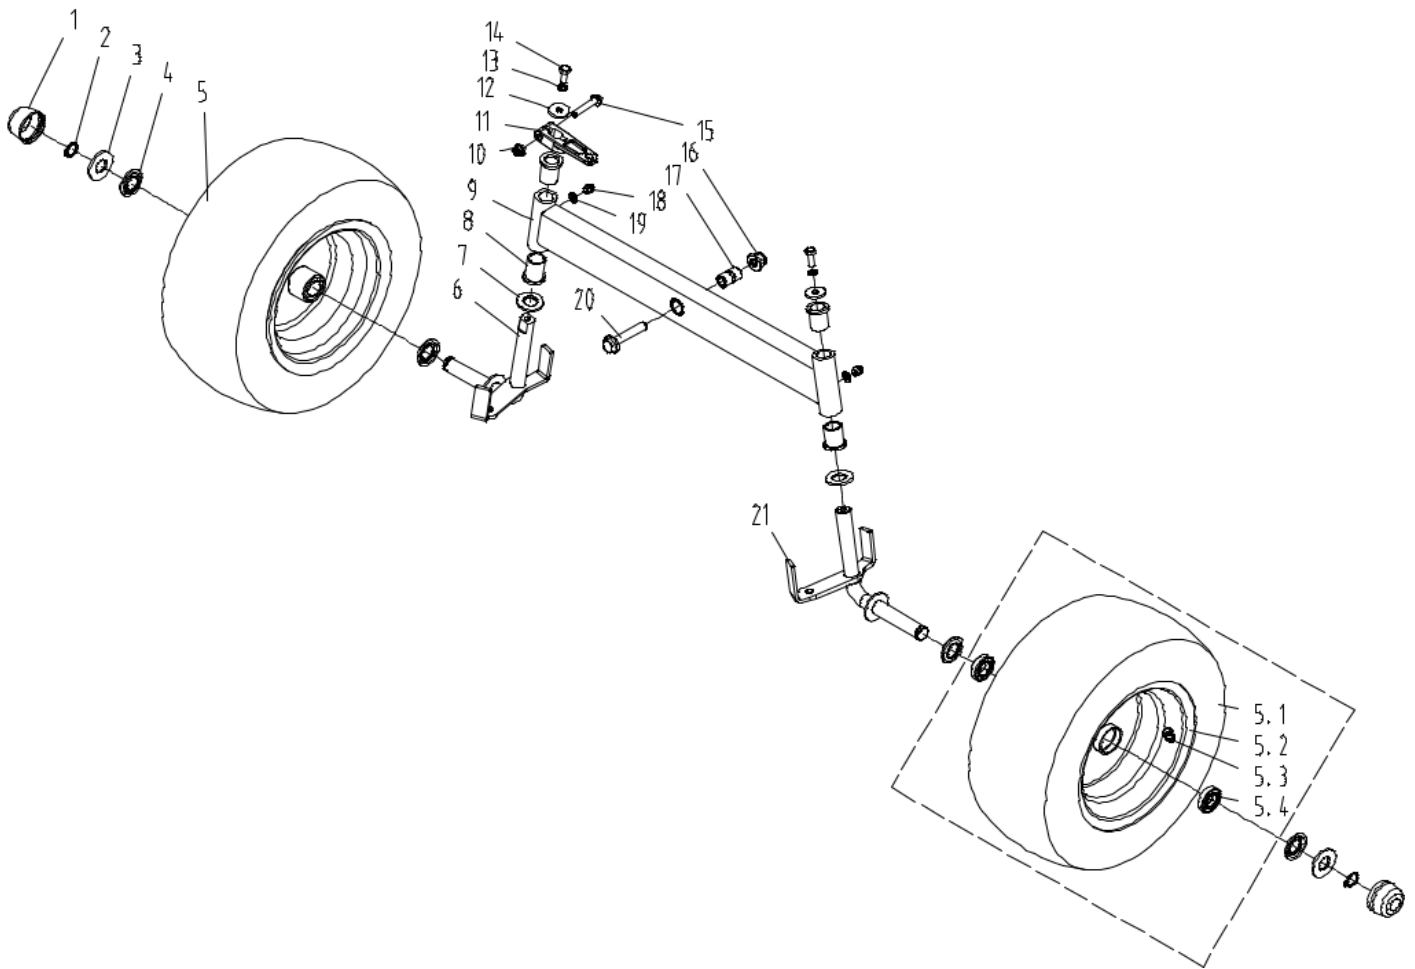

5. Front Axle

Item	Part Number	Description	QTY	Item	Part Number	Description	QTY
1-21	40052982	Front Axle Assy		10	20061348	Flange Lock Nut M8	1
1	20068187	Hub Cover	2	11	20070941	Turnng Arm	1
2	20061488	Snap Ring 19	2	12	20091656	Washer	2
3	20071143	Washer $\Phi 20 \times \Phi 43 \times 3$	2	13	20061533	Spring Washer 8	2
4	20071144	Washer	4	14	20061291	Bolt M8x20	2
5	20086529	Wheel, Front - Assy. 15x6-6	2	15	20061256	Flange Bolt M8x45	1
5.1	20083980	Tyre, Front - 15x6-6	2	16	20061359	Flange Lock Nut M12x1.25	1
5.2	20071149	Wheel Rim - Front	2	17	20084370	Liner Tube	1
5.3	20061665	Valve, Z2-01-1, GB/T3900-1997	2	18	20061649	Oil Injection Nozzle	2
5.4	20061595	Bearing 61904-2Rz	4	19	20061482	Washer6	2
6	20084372	Front Axle Rh	1	20	20085752	Flange Bolt M12x1.25x55	1
7	20061444	Washer 20	2	21	20084367	Front Axle Lh	1
8	20070566	Bushing	4				
9	20084364	Front Axle Weldment	1