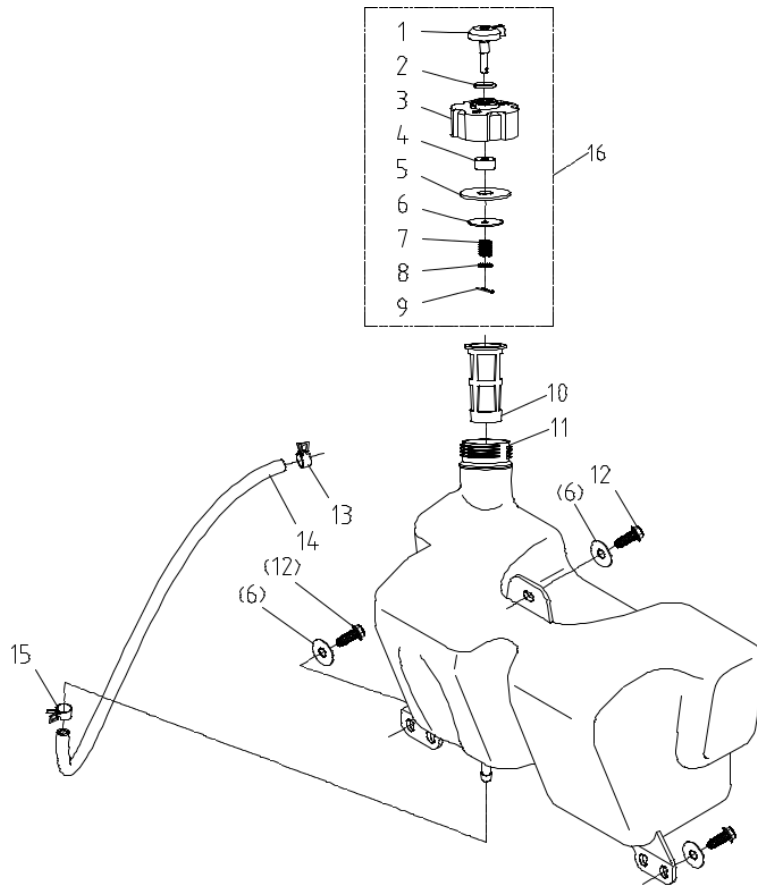

2. Fuel Tank

Item	Part Number	Description	QTY
1-16	40052984	Fuel Tank Assembly	
1	20059754	Fuel Tank Cap Lever	1
2	20071493	O Ring	1
3	20059760	Fuel Tank Cap	1
4	20059763	Fuel Tank Cap Filter	1
5	20090126	Fuel Tank Cap Seal	1
6	20071676	Gasket 6x25x1.5	4
7	20059764	Fuel Tank Cap Spring	1
8	20061445	Washer 5	1
9	20059765	Split Pin	1
10	20059766	Filter Cap	1
11	20071228	Fuel Tank	1
12	20082800	Tapping Screwm6*1	3
13	20062744	Clip Φ10	1
14	20070865	Fuel Hose	1
15	20071161	Clip Φ10	1
16	20071747	Fuel Tank Cap Asy