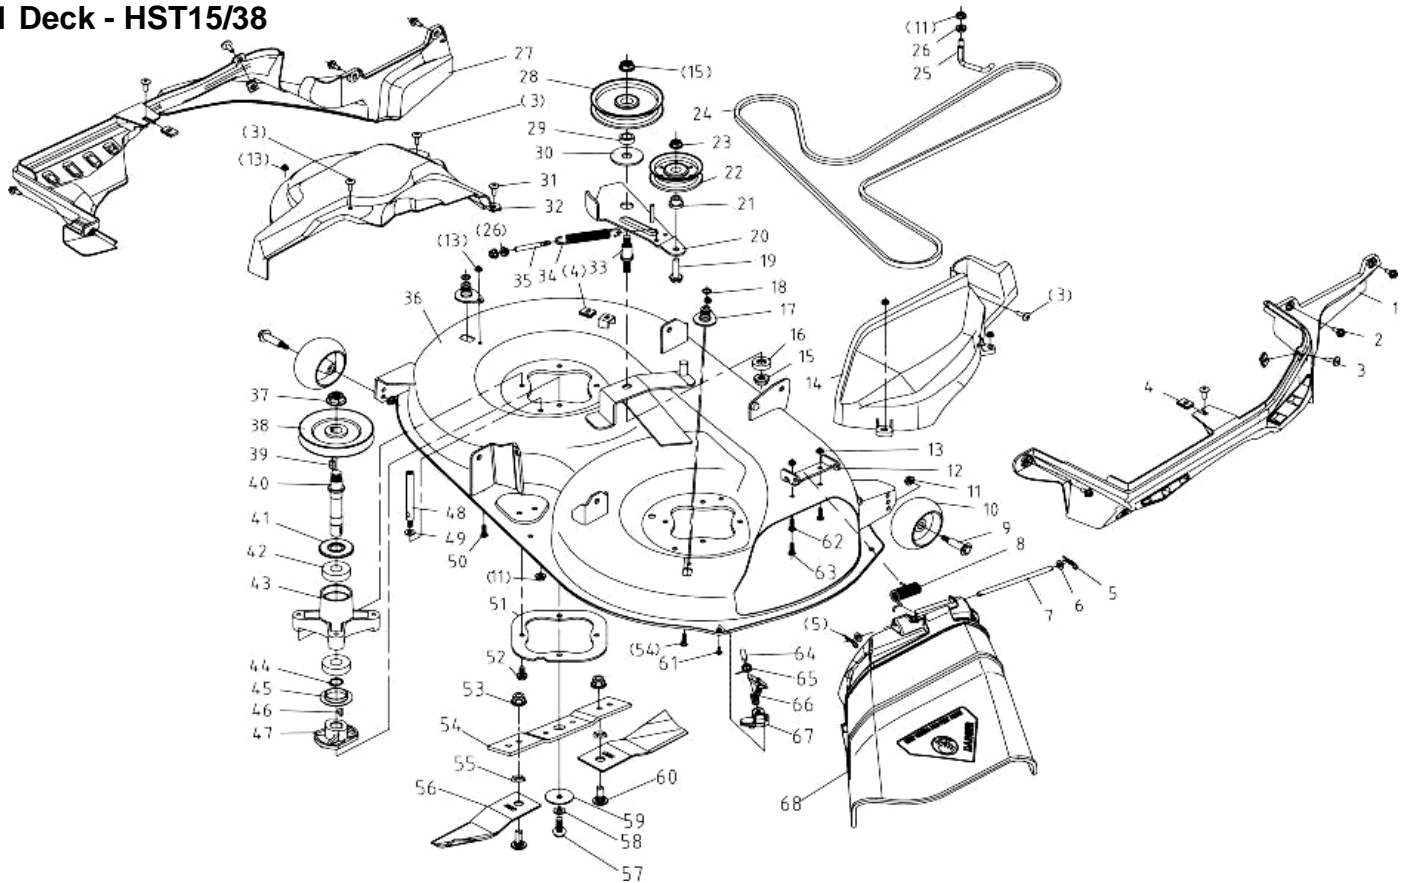

9.1 Deck - HST15/38

Item	Part Number	Description	QTY	Item	Part Number	Description	QTY
1-68	40053083	Cutting Deck Assy 98cm (38")		37	20070627	Nut For Blade Axle	2
1	20086269	Belt Cover Right ,Big	1	38	20070638	Pulley	2
2	20082801	Hexagon Head Tapping Screw 6.3X11.5	6	39	20061650	Flat Key C6x18	2
3	20060893	Screw M6x16	7	40	20070622	Blade Spindle	2
4	20070630	Buckle Nut M6	5	41	20071285	Hood, Bearing	2
5	20070576	Spring Pin	2	42	20061625	Bearing 6204-2Rz	4
6	20061544	Washer 8	2	43	20054347	Blade Seat	2
7	20082335	Pin Ø8x168	1	44	20061488	Snap Ring 19	2
8	20086192	Torsion Spring	1	45	20070635	Hood, Bearing	2
9	20085378	Wheel Axle	2	46	20061651	Halfmoon Key 4x16	2
10	20088559	Wheel	2	47	20054345	Sleeve	2
11	20061348	Flange Lock Nut M8	3	48	20070892	Stud Screw	1
12	20084843	Hinge	1	49	20061541	Big Washer 8	1
13	20061385	Flange Lock Nut M6	7	50	20061249	Screw M6x30	2
14	20086316	Right Shield	1	51	20088737	Deck Disc Reinforcement Plate	2
15	20061359	Flange Lock Nut M12x1.25	2	52	20061265	Flange Bolt M8X35	8
16	20070897	Bushing	1	53	20061419	Flange Lock Nut M10	4
17	20070624	Water Nozzle	2	54	20091857	Fixing Plate	1
18	20055756	O Ring 11.2x2.65	2	55	20062509	Saddle Washer	4
19	20062521	Flange Bolt M10x1.25x40	1	56	20074322	Blade	4
20	20084840	Cut Tention Arm Assembly	1	57	20061267	Bolt	2
21	20071180	Tention Pulley Bushing	1	58	20061497	Washer 10	2
22	20071213	Tention Pulley	1	59	20070623	Dish Washer	2
23	20061405	Flange Lock Nut M10x1.25	1	60	20062381	Blade Bolt	4
24	20071680	V Belt 48X900 (Akx2279)	1	61	20051827	Tapping Screw St4.8x13	1
25	20088529	Clutch Belt Stop Rod Solder	1	62	20061289	Bolt M6x16	2
26	20061336	Flange Nut M8	3	63	20061301	Bolt M6x25,Gb/T12-1988	1
27	20086267	Left Guard	1	64	20086275	Self Locking Pin	1
28	20070908	Idleness Pulley	1	65	20086276	Self Locking Torsion Spring	1
29	20070898	Bushing	1	66	20086278	Self Locking Buckle Ral3020	1
30	20070896	Washer Φ17.3xΦ55xΔ4	1	67	20086277	Self Locking Base Black	1
31	20060923	Screw M6x12	1	68	20086249	Discharge Chute	1
32	20086315	Left Shield	1	69	BLT9801	38" blade kit	2
33	20070899	Idleness Pulley Shaft	1				
34	20070875	Spring	1				
35	20084542	Adjusting Screw Rod	1				
36	20084846	Deck Weldmentside Black Spray Molding	1