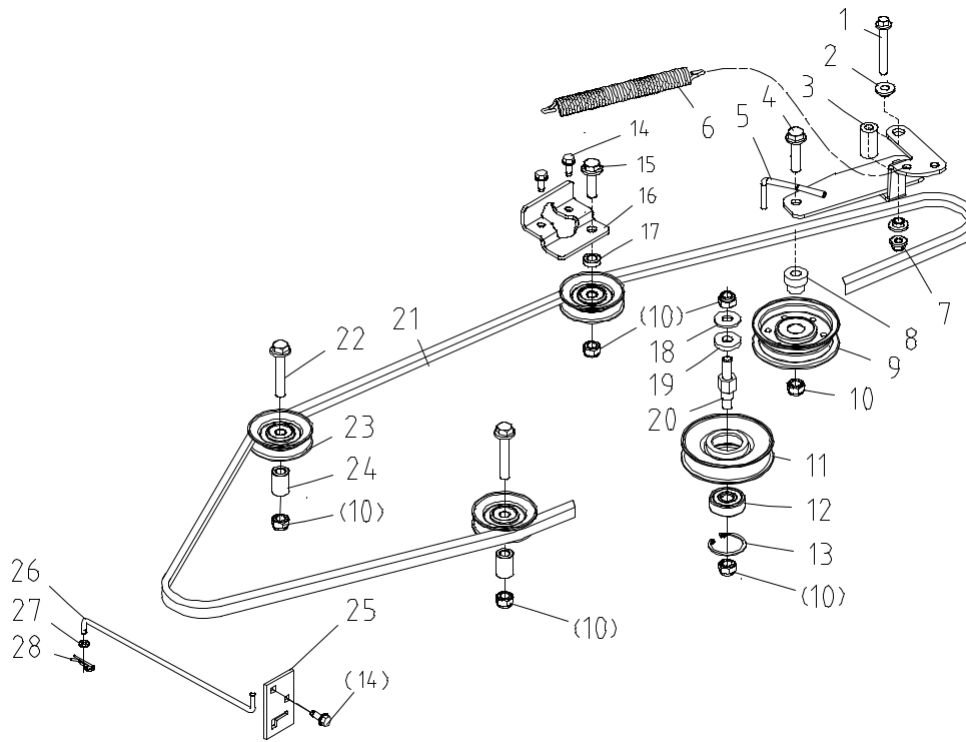

3. Drive Belt Assembly

Item	Part Number	Description	QTY	Item	Part Number	Description	QTY
1	20061275	Flange Bolt M8x60	1	15	20061284	Flange Bolt M10x1.25x35	1
2	20070780	Bushing	2	16	20088482	Guide Pulley Base Plate	1
3	20084436	Spacer $\phi 8 \times \phi 18 \times 33$	1	17	20088483	Washer $\phi 10 \times \phi 18 \times 7$	1
4	20062521	Flange Bolt M10x1.25x40	1	18	20061542	Big Washer 10	1
5	20090612	Driving Tention Arm Weldment	1	19	20062499	Washer $\phi 27 \times \phi 10.5 \times 5$	1
6	20070875	Spring	1	20	20084441	Tensioning Wheel Bolt	1
7	20061336	Flange Nut M8	1	21	20085198	V Belt Lg4-1030	1
8	20071180	Tention Pulley Bushing	1	22	20062515	Flange Bolt M10x1.25x50	2
9	20071213	Tention Pulley	1	23	20071208	Driving Guide Pulley	3
10	20061403	Lock Nut M10x1.25	6	24	20084442	Guide Pulley Cushion Sleeve 2	
11	20070536	Tention Pulley	1	25	20084655	Oil Drain Rod Seat	1
12	20061626	Bearing 6301-2Rs	1	26	20085197	Oil Discharge Push Rod (K46Side)	1
13	20061549	Snap Ring 37	1	27	20061445	Washer 5	1
14	20082800	Tapping Screwm6*16	4	28	20059765	Split Pin	1