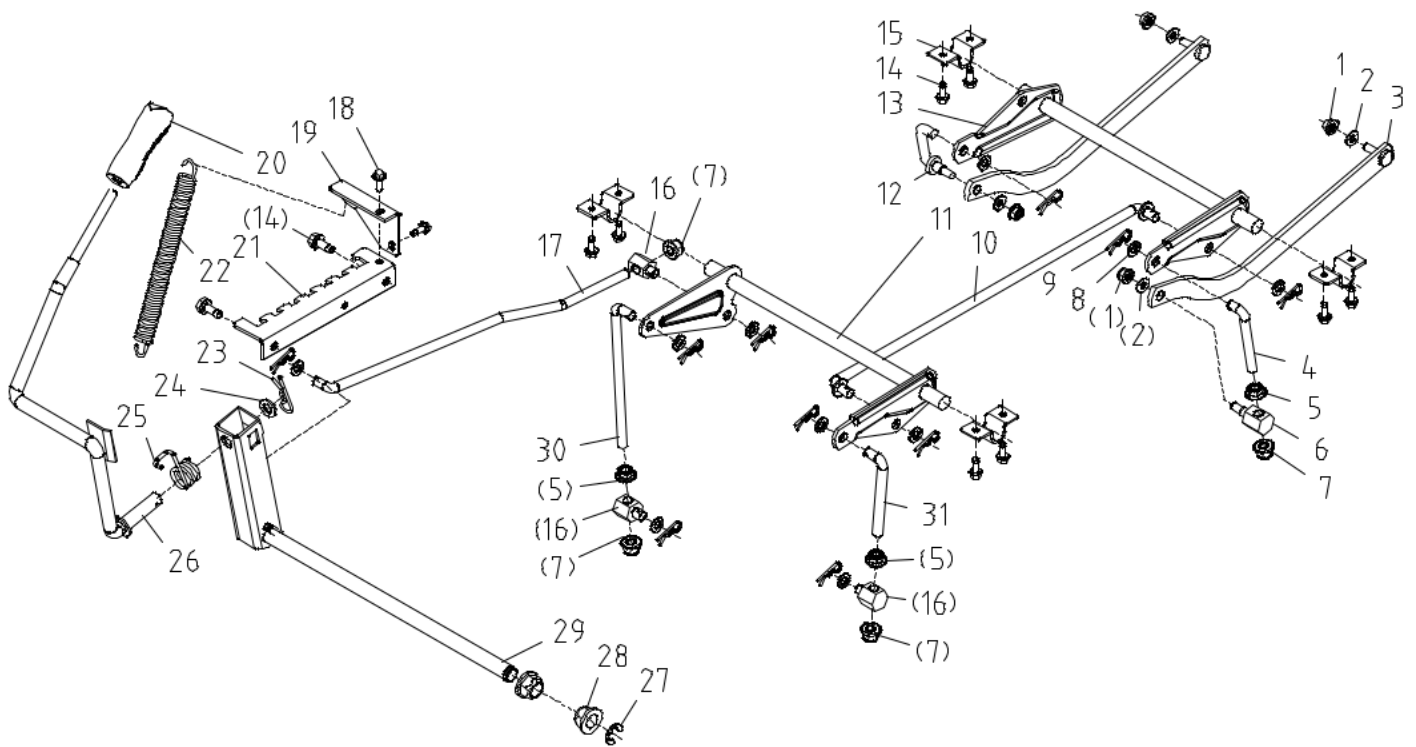

11. Suspension

Item	Part Number	Description	QTY	Item	Part Number	Description	QTY
1	20061348	Flange Lock Nut M8	4	17	20084726	Lifting Pull Rod(Side Row)	1
2	20061541	Big Washer	4	18	20082800	Tapping Screw6*16	2
3	20084556	Front Stay Bar Weldment	2	19	20085316	Spring Hanging Plate Electroplating	1
4	20084557	Front Right Derrick	1	20	20070900	Handle	1
5	20061369	Hexagon Nut 10X1.25	3	21	20084549	Ratchet Plate	1
6	20084533	Pin	1	22	20084564	Lifting Helping Spring	1
7	20061405	Flange Lock Nut M10x1.25	4	23	20071251	Cotter Pin Φ3	1
8	20061497	Washer 10	10	24	20062529	Washer 14X1.5	1
9	20070576	Spring Pin	10	25	20071354	Right Spring	1
10	20084722	Lifting Link Rod Weldment(Side Row)	1	26	20084535	Level Weldment	1
11	20084723	Rear Arm Weldment(Side Row)	1	27	20061473	Retainer Ring 12	1
12	20084553	U Derrick Weldment	1	28	20070612	Hexagon Bushing	2
13	20084560	Front Arm Weldment	1	29	20084537	Level Weldment	1
14	20082799	Flange Bolt 5/16-18Tx3/4	10	30	20084727	Rear Left Adjusting Lever	1
15	20084532	U-Shaped Clamp	4	31	20085749	Rear Right Adjusting Lever Electroplated	1
16	20085750	Pin Joint Electroplated	3