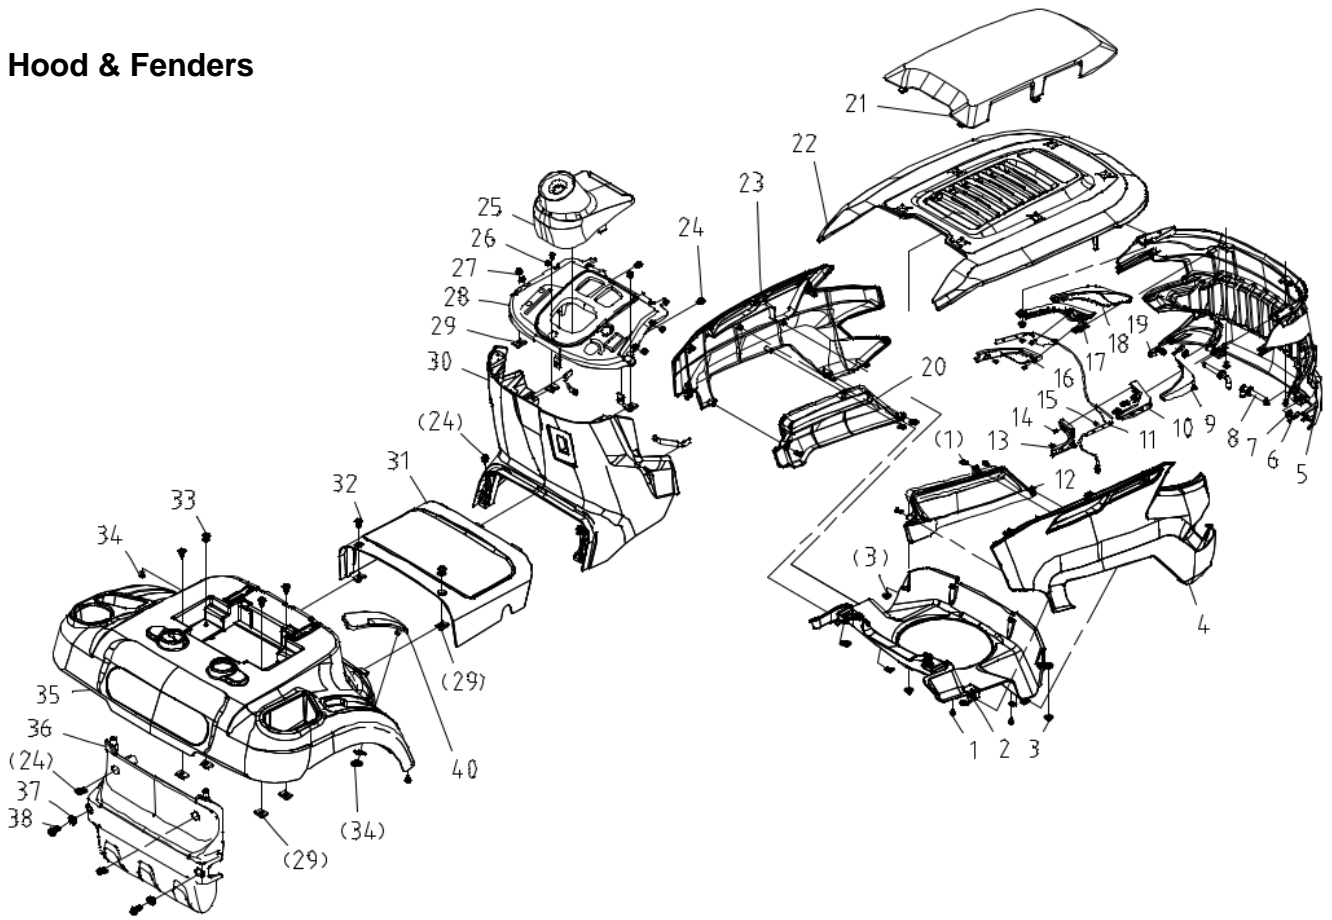

10. Hood & Fenders

Item	Part Number	Description	QTY	Item	Part Number	Description	QTY
		Electric Assembly ,Hydraulic Pressure,Side		21	20085392	Decorative Cover A Grey	1
1	20061038	Screw St4.8x16	29	22	20085250	Upper Cover A	1
2	20084507	Air Director	1	23	20085240	Left Side Cover A	1
3	20084497	Screw St4.8x20	2	24	20082800	Screw 6X16	6
4	20085244	Right Side Cover A	1	25	20084503	Steering Wheel Cover	1
5	20085247	Front Cover A	1	26	20075146	Handle Anti-Vibration Rubber	4
6	20070576	Spring Pin	2	27	20061013	Screw M6x16	3
7	20061497	Washer 10	2	28	20084494	Panel	1
8	20078136	Pin	2	29	20070630	Buckle Nut M6	9
9	20085248	Right Light Cover A	1	30	20084495	Shield	1
10	20085239	Right Light Base A	1	31	20085331	Maintenance Cover Orange	1
11	20085768	Light Ttm186	1	32	20060893	Screw M6x16	2
12	20085246	Left Air Intake Hood A	1	33	20060919	Screw M6x25	4
13	20085872	Right Lamp Rear Cover Black	1	34	20084298	Tapping Screw St4.8X16	3
14	20051768	Tapping Screw St2.9X12	4	35	20085242	Side Row Rear Seat	1
15	20051777	Tapping Screw St3X8	4	36	20084803	Gear Box Cover	1
16	20085871	Left Lidht Rear Cover Black	1	37	20084446	Tention Arm Axle Sleeve	2
17	20085245	Right Light Base A	1	38	20061274	Flange Bolt M8x20	2
18	20085241	Right Light Base A	1	39	20071676	Gasket 6.5x25x1.4	1
19	20050895	Ignition Wire Clamp Gjb25D	4	40	20084501	Stall Decorative Plate	1
20	20085243	Left Air Intake Hood A	1