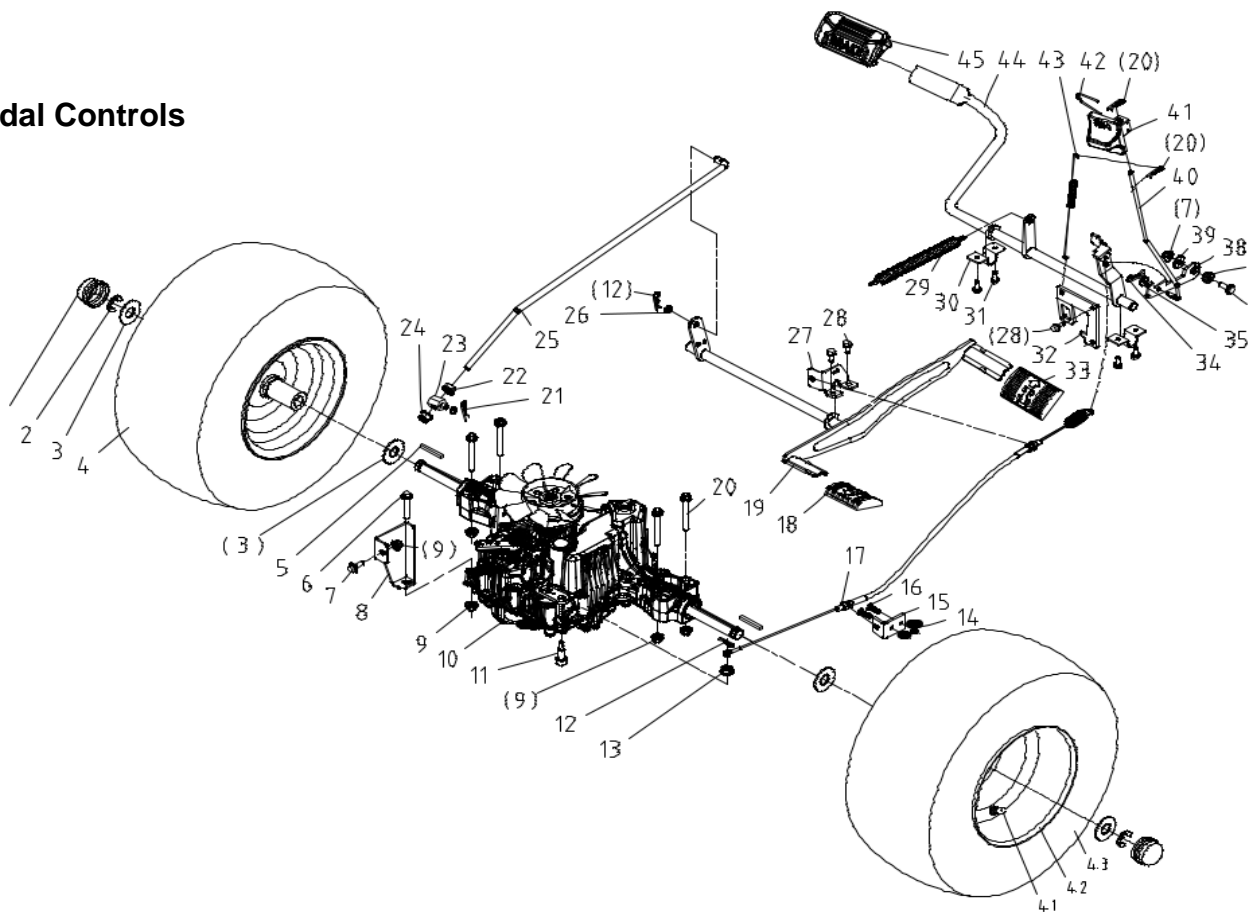

7. Pedal Controls

Item	Part Number	Description	QTY	Item	Part Number	Description	QTY
1	20068187	Hub Cover	2	22	20061369	Hexagon Nut 10X1.25	4
2	20061430	Retainer Ring 15	2	23	20085748	Pull Rod Pin	1
3	20071143	Washer $\Phi 20 \times \Phi 43 \times 3$	4	24	20061403	Lock Nut M10x1.25	1
4	20086530	Wheel, Rear - Assy. 18x8.5-8 2		25	20085194	Traveling Pull Rod (K46)	1
4.1	20061665	Valve Z2-01-1, GB/T3900-1997	2	26	20061497	Washer 10	1
4.2	20060810	Wheel Rim - Rear	2	27	20088861	Cable Fixing Plate	1
4.3	20083979	Tyre, Rear - 18x8.5-8	2	28	20082800	Tapping Screwm6*16	4
5	20071174	Flat Key 4.85x60	2	29	20084574	Brake Reset Tension Spring	1
6	20061254	Flange Bolt M8x40	1	30	20084532	U-Shaped Clamp	2
7	20061274	Flange Bolt M8x20	1	31	20082799	Flange Bolt 5/16-18Tx3/4	4
8	20085196	Rear Fixed Plate Of Hydraulic Axle (K46)	1	32	20089015	Brak Switch Sert Plate	1
9	20061348	Flange Lock Nut M8	6	33	20068230	Forward Pedal	1
10	20086645	Transaxle,Hydro,Ttc,K46Dr	1	34	20070582	Cotter Pin	3
11	20086191	Bow-Tie Cotter Pin 2(K46)	1	35	20061482	Washer 6	1
12	20070582	Cotter Pin	4	36	20061250	Flange Bolt M8x25	1
13	20061407	Nut M10	1	37	20088842	Step Cover	1
14	20061385	Flange Lock Nut M6	2	38	20090105	Parking Hook	1
15	20085192	Cable Support	1	39	20061541	Big Washer 8	1
16	20061289	Bolt M6X16	2	40	20090104	Drag Link,Brake Parking	1
17	20088865	Brake Cable (K46)	1	41	20085155	Brake Handle Ral3002	1
18	20068229	Reverse Pedal	1	42	20084581	U Bolt	1
19	20084591	Foot Lever Weldment	1	43	20070894	Clutch Lever Spring	1
20	20061310	Flange Bolt 8x65	4	44	20088848	Brake Foot Bar Weldment(Manual)	1
21	20070576	Spring Pin	1	45	20082728	Brake Pedal	1