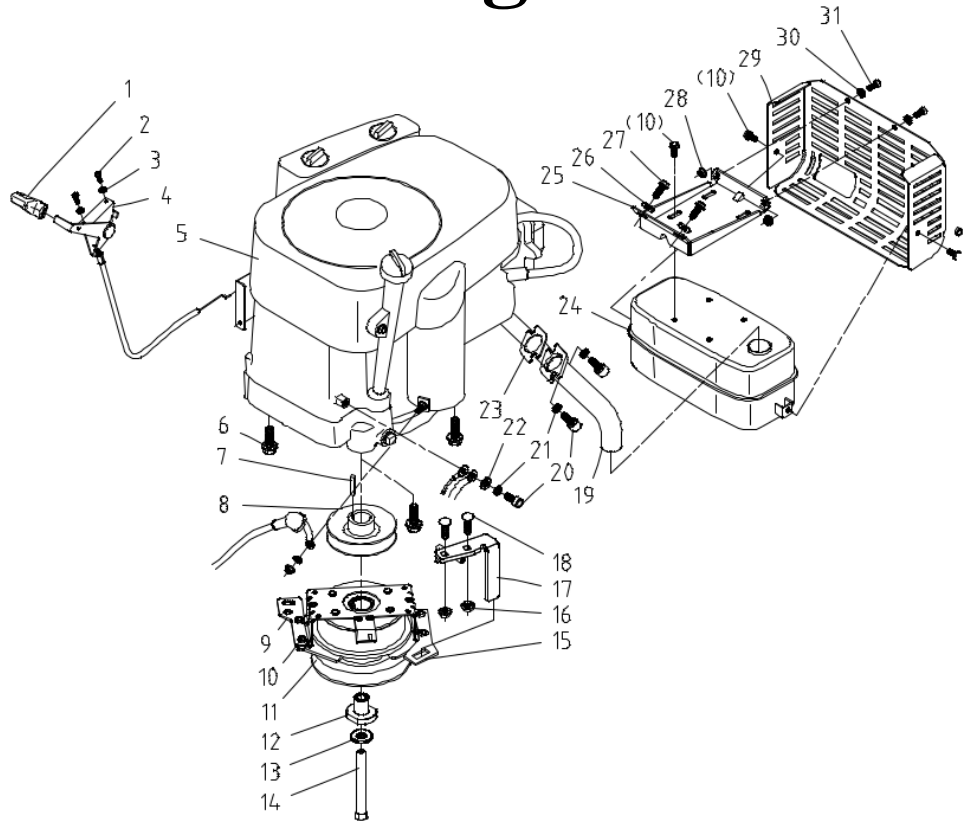

BWM HST HVT Ride On Spare Parts Diagram

1.1 Engine 452cc - HST15/38

Item	Part Number	Description	QTY	Item	Part Number	Description	QTY
1	20084362	Choke Knob	1	16	20061348	Flange Lock Nut M8	2
2	20051803	Screw M4x16	2	17	20085757	Clutch Baffle (Small Bin)	1
3	20061531	Washer 4	2	18	20061299	Bolt M8x20	2
4	20071241	Throttle Cable	1	19	20074428	Exhaust Pipe	1
5	20071183	Engine	1	20	20060850	Screw 5/16"-18 -3/4"	3
6	20061285	Tapping Screw 3/8"-16-1 1/4"	4	21	20061453	Spring Washer 5/16"	3
7	20070519	Flat Key 6.35x30	1	22	20061431	Washer 8	1
8	20070850	Engine Pulley Weldment	1	23	20070868	Gasket	1
9	20088530	Support	1	24	20071214	Muffler	1
10	20082800	Tapping Screw M6x16	10	25	20084296	Bracket	1
11	20085206	Electric Clutch	1	26	20061541	Big Washer 8	2
12	20085758	Clutch Step Bushing	1	27	20082799	Flange Bolt 5/16-18Tx3/4	2
13	20078309	Taper Washer 12	1	28	20061346	Flange Lock Nut M6	2
14	20062410	Bolt, 7/16"-20- 3",Unf	1	29	20071219	Front Shield	1
15	20085121	Clutch Clamp Plate	1	30	20061539	Big Washer 6	2
				31	20061184	Bolt M6x16	2