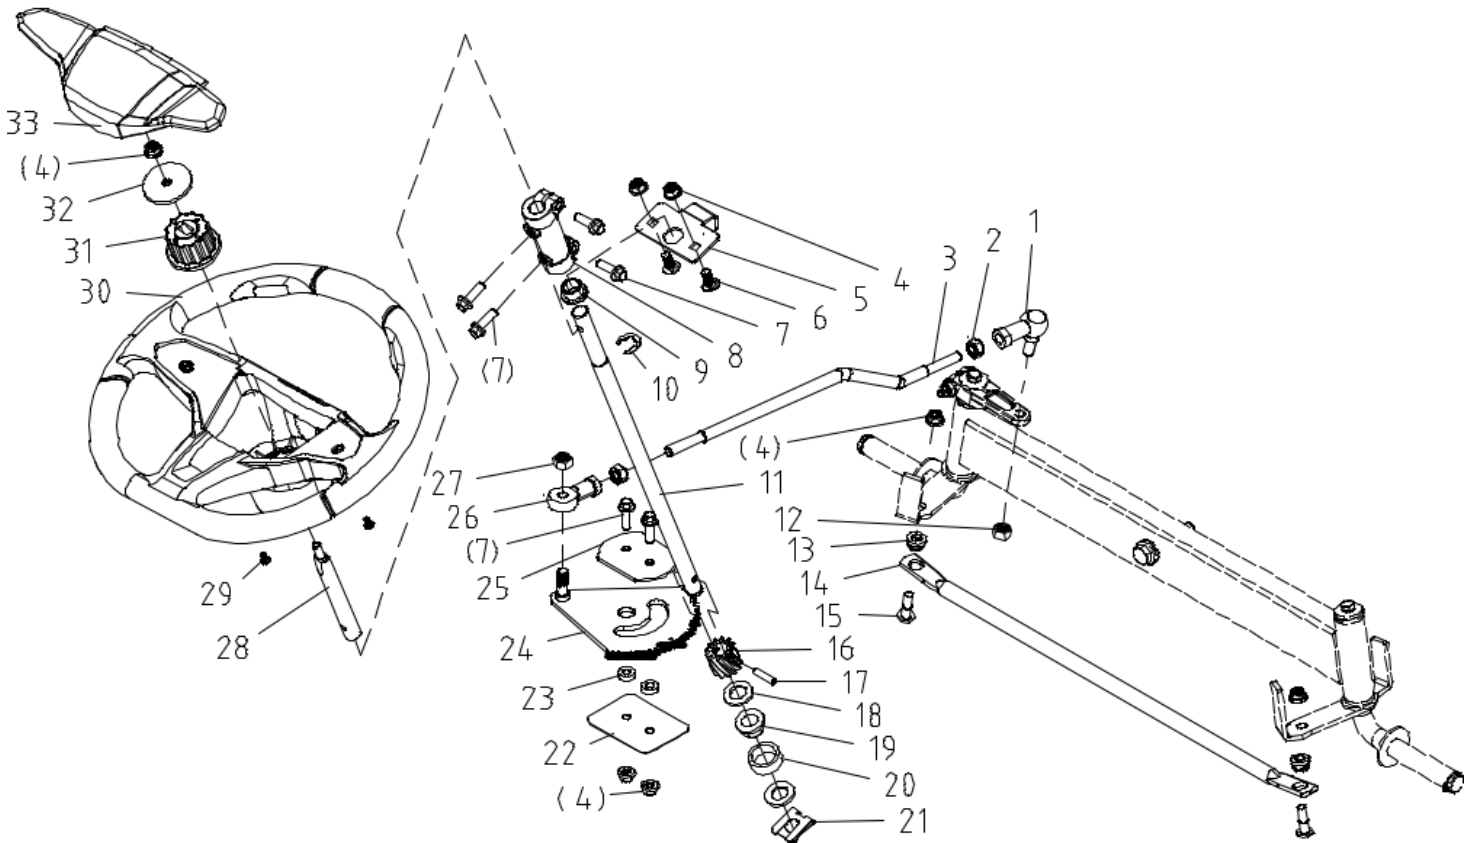

6. Steering

Item	Part Number	Description	QTY	Item	Part Number	Description	QTY
1-33	40052987	Steering Assy		17	20061569	Pin 6x26	1
1	20085366	Joint Bearing M10	1	18	20061437	Washer 16	2
2	20061399	Nut M10	2	19	20070612	Hexagon Bushing	1
3	20084461	Steering Drag Rod	1	20	20071127	Bushing	1
4	20061348	Flange Lock Nut M8	7	21	20085898	Snap Ring 16	1
5	20084463	Square Hole Card Board	1	22	20070939	Tie Plate	1
6	20061299	Screw M8x20	2	23	20070932	Bushing	2
7	20061298	Flange Bolt M8x25	6	24	20084464	Steering Gear Plate Weldment	1
8	20083389	Couplings	1	25	20070942	Double Hole Board	1
9	20082643	Hatch Bushing	1	26	20061641	Joint Bearing Sijk10C	1
10	20061548	Snap Ring 15	1	27	20061403	Lock Nut M10x1.25	1
11	20084458	Steering Column	1	28	20084465	Steering Wheel Rod A	1
12	20061419	Lock Nut M10	1	29	20051824	Tapping Screw St4.8X16	2
13	20084462	Elastic Rubber Bush	2	30	20082707	Steering Wheel	1
14	20084456	Steering Drag Rod	1	31	20079969	Splined Hub	1
15	20084459	Pin Screw M8x28	2	32	20082683	Washer	1
16	20084457	Steering Gear Left	1	33	20082679	Steering Wheel Cap	1