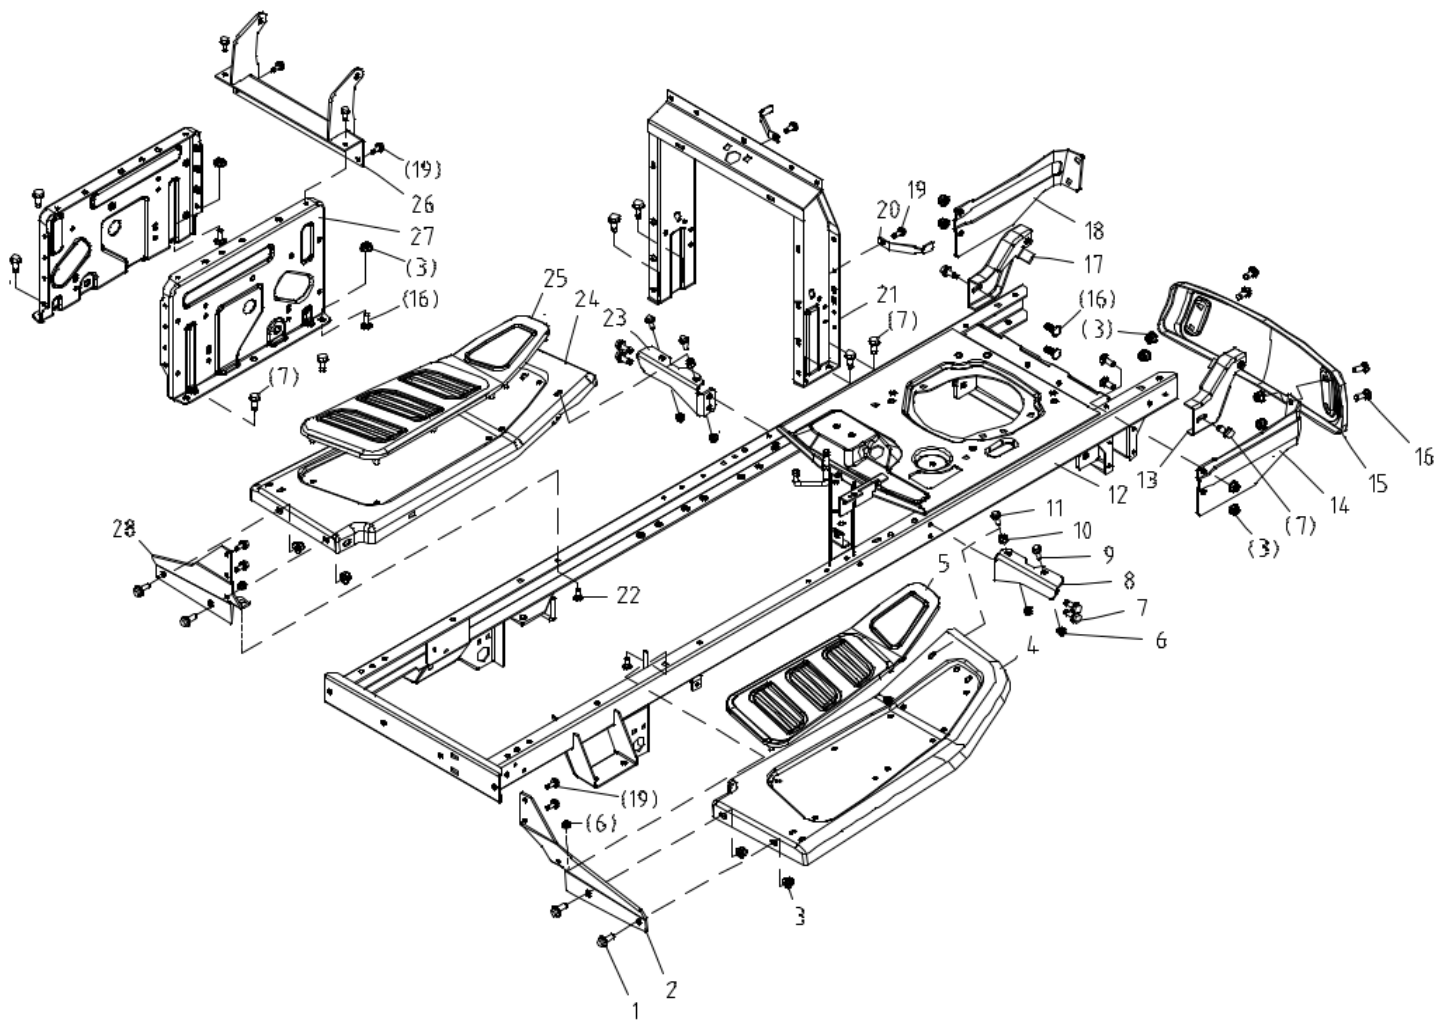

2. Fuel Tank

Item	Part Number	Description	QTY
1-16	40052984	Fuel Tank Assembly	
1	20059754	Fuel Tank Cap Lever	1
2	20071493	O Ring	1
3	20059760	Fuel Tank Cap	1
4	20059763	Fuel Tank Cap Filter	1
5	20090126	Fuel Tank Cap Seal	1
6	20071676	Gasket 6x25x1.5	4
7	20059764	Fuel Tank Cap Spring	1
8	20061445	Washer 5	1
9	20059765	Split Pin	1
10	20059766	Filter Cap	1
11	20071228	Fuel Tank	1
12	20082800	Tapping Screwm6*1	3
13	20062744	Clip Φ 10	1
14	20070865	Fuel Hose	1
15	20071161	Clip Φ 10	1
16	20071747	Fuel Tank Cap Asy	

4. Chassis

Item	Part Number	Description	QTY	Item	Part Number	Description	QTY
1-28	40053014	Frame Assembly		15	20085086	Bamper	1
1	20061274	Flange Bolt M8x20	4	16	20061299	Bolt M8x20	10
2	20084428	Right Pedal Hanger	1	17	20084403	Engine Cover Bracket Left	1
3	20061348	Flange Lock Nut M8	14	18	20088532	Left Bamper Rod	1
4	20084430	Right Pedal	1	19	20082800	Tapping Screwm6*16	10
5	20084393	Right Foot Pad	1	20	20084384	Steering	2
6	20061385	Hexagon Flange Lock Nut M6	6	21	20084401	Steering Bracket	1
7	20082799	Flange Bolt 5/16-18Tx3/4	14	22	20061289	Bolt M6X16	2
8	20084427	Pedal Front Support Right	1	23	20084422	Pedal Front Support Left	1
9	20061200	Flange Bolt M6x16	2	24	20084429	Left Pedal	1
10	20070916	Bushing	2	25	20084388	Left Foot Pad	1
11	20061196	Flange Bolt M6x25	2	26	20084417	Seat Front Beam Weldment	1
12	20088080	Chasis	1	27	20084399	Side Plate	2
13	20084375	Engine Cover Bracket Right	1	28	20084414	Left Pedal Hanger	1
14	20088534	Right Bamper Rod	1				