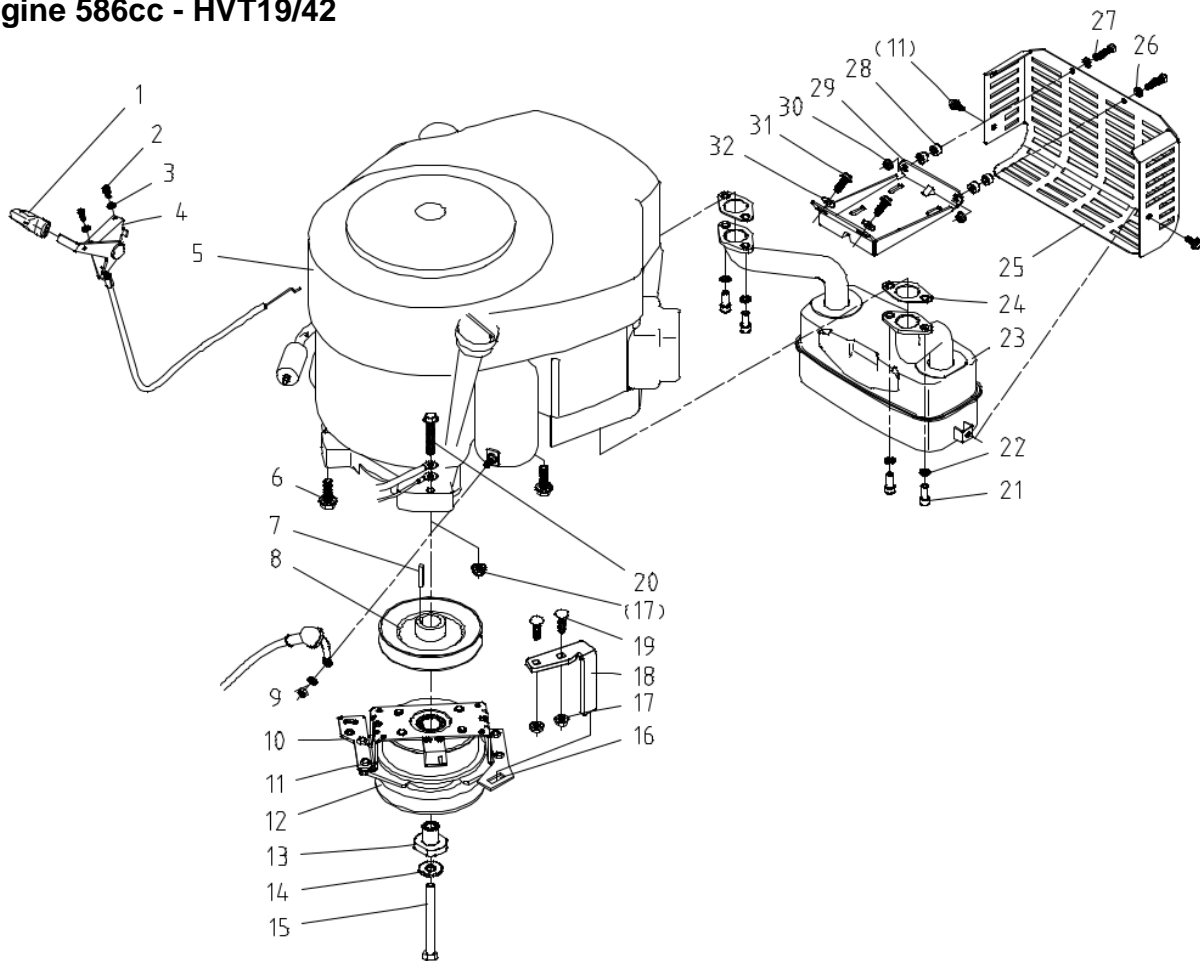

1.2 Engine 586cc - HVT19/42

Item	Part Number	Description	QTY	Item	Part Number	Description	QTY
1	20084362	Choke Knob	1	17	20061348	Flange Lock Nut M8	3
2	20051803	Screw M4x16	2	18	20085859	Clutch Baffle (Small Bin)	1
3	20061531	Washer 4	2	19	20061299	Bolt M8x20	2
4	20071440	Throttle Cable	1	20	20061254	Flange Bolt M8x40	1
5	20084880	Engine	1	21	20060850	Screw 5/16"-18 -3/4"	4
6	20061285	Tapping Screw 3/8"-16-1 1/4" 3	3	22	20061453	Spring Washer 5/16"	4
7	20070519	Flat Key 6.35x30	1	23	20084879	Muffle	1
8	20071187	Engine Pulley Weldment	1	24	20070868	Gasket	2
9	20061482	Washer 6	1	25	20085348	Front Shield	1
10	20088530	Support	1	26	20061539	Big Washer 6	2
11	20082800	Tapping Screwm6*16	6	27	20061197	Bolt M6x25	2
12	20085206	Electric Clutch	1	28	20085755	Washer $\Phi 6.2 \times \Phi 12 \times 6$	4
13	20085758	Clutch Step Bushing	1	29	20084296	Bracket	1
14	20078309	Taper Washer 12	1	30	20061346	Flange Lock Nut M6	2
15	20062410	Bolt, 7/16"-20- 3",Unf	1	31	20082799	Flange Bolt 5/16-18Tx3/4	2
16	20085121	Clutch Clamp Plate	1	32	20061541	Big Washer 8	2