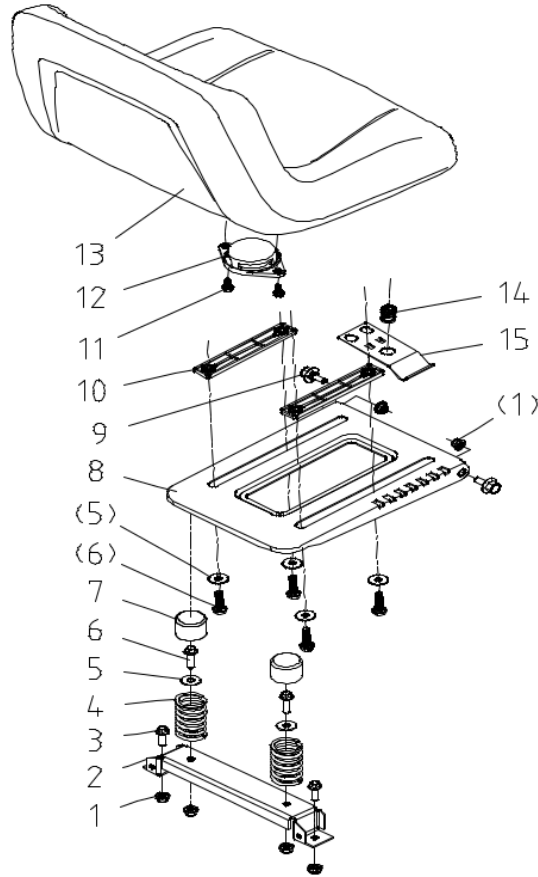

8. Seat

Item	Part Number	Description	QTY	Item	Part Number	Description	QTY
1	20061348	Flange Lock Nut M8	6	10	20088754	Seat Cushion Strip	2
2	20084447	Seat Back Beam	1	11	20082800	Tapping Screw m6*16	2
3	20061274	Flange Bolt M8x20	4	12	20088756	Seat Switch Components	1
4	20070964	Seat Spring	2	13	20088757	Seat HST15/38 HVT19/42	1
5	20061541	Big Washer	6	14	20085377	Springφ1.5×Φ16	1
6	20061298	Flange Bolt M8x25	6	15	20085375	Seat Adjustment Plate	1
7	20068240	Spring Cap	2				
8	20085449	Justable Seat Base Plate	1				
9	20088755	Seat Screws	2