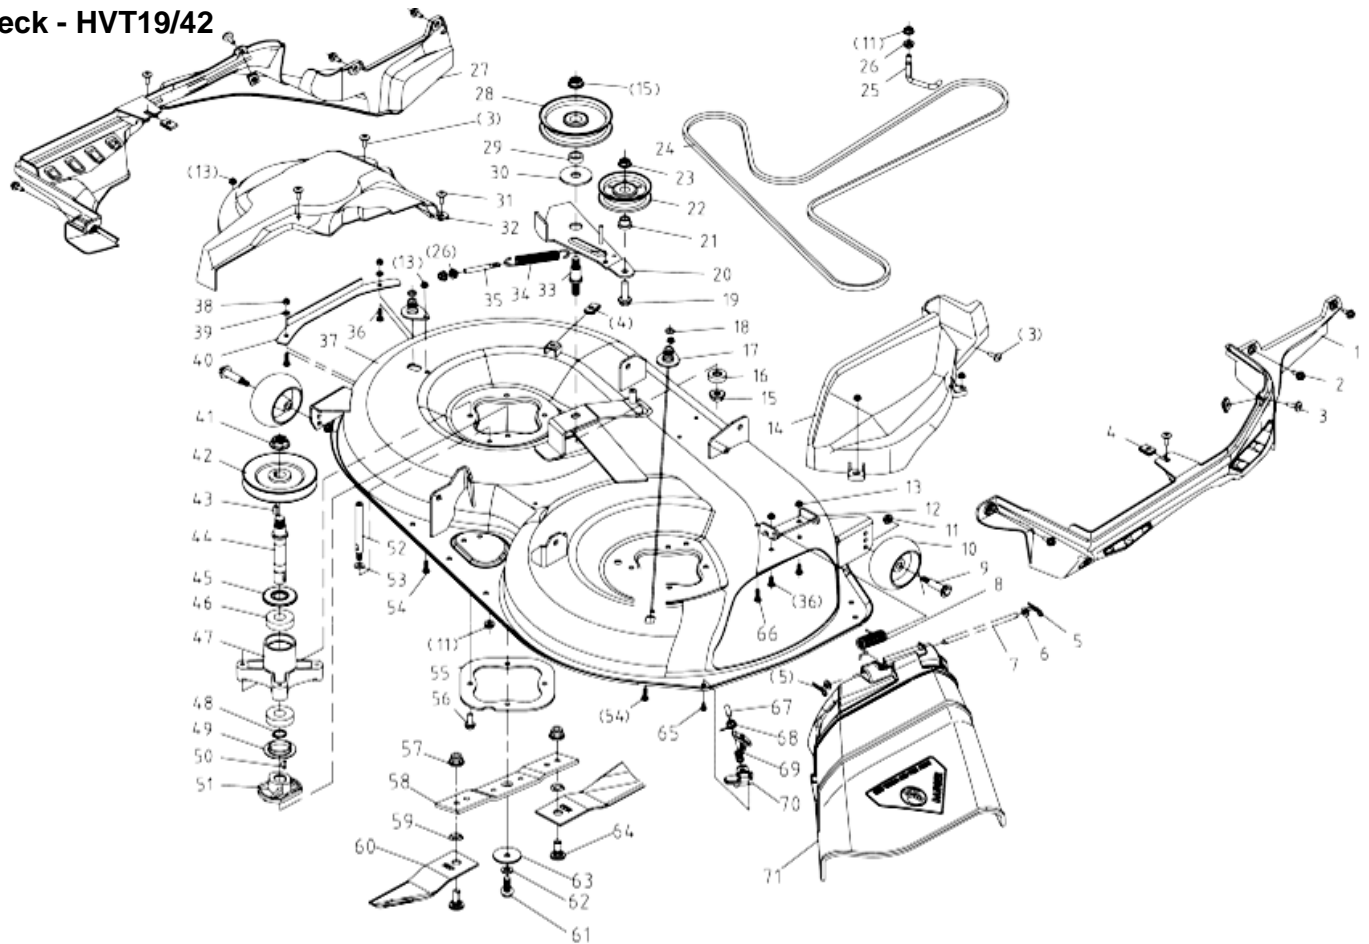

9.2 Deck - HVT19/42

Item	Part Number	Description	QTY	Item	Part Number	Description	QTY
1-71	40053085	Cutting Deck Assy 108cm (42")		37	20084872	Deck Weldmentside Black Spray Molding	1
1	20086269	Belt Cover Right ,Big	1	38	20061421	Hexagon Lock Nut M6	2
2	20082801	Hexagon Head Tapping Screw 6.3X11.5	6	39	20061482	Washer 6	2
3	20060893	Screw M6x16	7	40	20086368	Reinforce Platetm Black Spray Molding	1
4	20070630	Buckle Nut M6	5	41	20070627	Nut For Blade Axle	2
5	20070576	Spring Pin	2	42	20070638	Pulley	2
6	20061544	Washer 8	4	43	20061650	Flat Key C6x18	2
7	20082335	Pin Φ8x168	1	44	20070622	Blade Spindle	2
8	20086192	Torsion Spring	1	45	20071285	Hood, Bearing	2
9	20085378	Wheel Axle	2	46	20061625	Bearing 6204-2Rz	4
10	20088559	Wheel	2	47	20054347	Blade Seat	2
11	20061348	Flange Lock Nut M8	3	48	20061488	Snap Ring 19	2
12	20084843	Hinge	1	49	20070635	Hood, Bearing	2
13	20061385	Flange Lock Nut M6	7	50	20061651	Halfmoon Key 4x16	2
14	20086316	Right Shield	1	51	20054345	Sleeve	2
15	20061359	Flange Lock Nut M12x1.25	2	52	20070892	Stud Screw	2
16	20070897	Bushing	1	53	20061541	Big Washer 8	1
17	20070624	Water Nozzle	2	54	20061249	Screw M6x30	2
18	20055756	O Ring 11.2x2.65	2	55	20088737	Deck Disc Reinforcement Plate	2
19	20062521	Flange Bolt M10x1.25x40	1	56	20061265	Flange Bolt M8X35	8
20	20084840	Cut Tention Arm Assembly	1	57	20061419	Flange Lock Nut M10	4
21	20071180	Tention Pulley Bushing	1	58	20091857	Fixing Plate	1
22	20071213	Tention Pulley	1	59	20062509	Saddle Washer	4
23	20061405	Flange Lock Nut M10x1.25	1	60	20074322	Blade	4
24	20071679	V Belt 48X920 (Akx2337)	1	61	20061267	Bolt	2
25	20088529	Clutch Belt Stop Rod Solder	1	62	20061497	Washer 10	2
26	20061336	Flange Nut M8	3	63	20070623	Dish Washer	2
27	20086267	Left Guard ,Big	1	64	20062381	Blade Bolt	4
28	20070908	Idleness Pulley	1	65	20051827	Tapping Screw St4.8x13	1
29	20070898	Bushing	1	66	20061301	Bolt M6x25,Gb/T12-1988	1
30	20070896	Washer Φ17.3xΦ55xΔ4	1	67	20086275	Self Locking Pin	1
31	20060923	Screw M6x12	1	68	20086276	Self Locking Torsion Spring	1
32	20086315	Left Shield	1	69	20086278	Self Locking Buckle Ral3020	1
33	20070899	Idleness Pulley Shaft	1	70	20086277	Self Locking Base Black	1
34	20070875	Spring	1	71	20086249	Discharge Chute	1
35	20084542	Adjusting Screw Rod	1	72	BLT10801	42" blade kit	2
36	20061289	Bolt M6x16	4