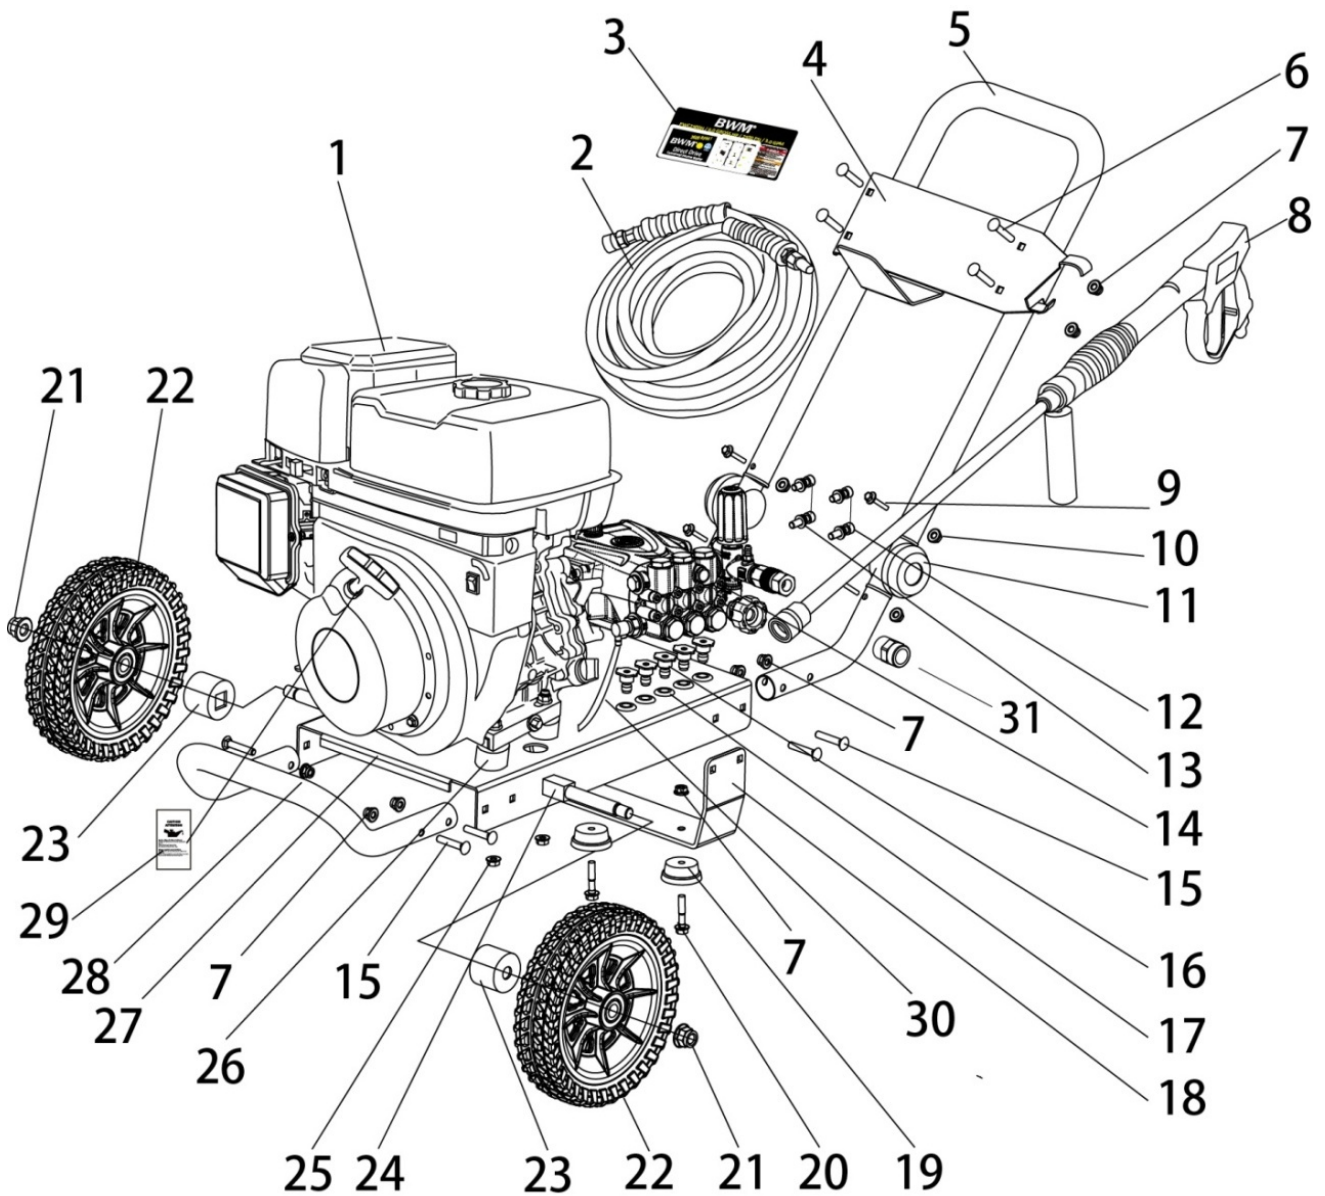

BWM PWC4000RG Series

Spare Parts Diagram

(Gearbox Driven)

Ref#	Parts No.	Description	QTY
1		BWM GT1300 2:1 Gear Reduction Engine	1
2	HN23015AA	High Pressure Hose (4200PSI,15M)	1
3	HW19440AA	Label	1
4	HB52003AA	Panel Assembly	1
5	HB52001AB	Handle-Upper	1
6	HB21010AA	Handle Panel Bolt	4
7	N802A08B	Handle Panel Nut	14
8	HN13010AA	High Pressure Gun	1
9	B800B06X045B	Handle Bolt	4
10	N802A06B	Handle Nut	4
11	HB52005AA	Handle Adjuster	2
12	B808B08X030B	Pump Mounting Bolt	2
	W200A08X015B	Pump Mounting Flat Washer	2
	Y220A08B	Pump Mounting Spring Washer	2
13	B808B08X025B	Pump Mounting Bolt	2
	W200A08X015B	Flat Washer	2
	Y220A08B	Spring Washer	2
14	HP12040AA	High Pressure Pump RRA4G40	1
15	HB21010BA	Bolt	8
16	HN33010AA038	Nozzle 0°	1
	HN33011AA038	Nozzle 15°	1
	HN33012AA038	Nozzle 25°	1
	HN33013AA038	Nozzle 40°	1
	HN33014AA	Soap Nozzle	1
17	HN43010AA	Nozzle Pad	5
18	HB52004AA	Support Bracket	1
19	GB41064AA	Support Pad	2
20	B800B08X025B	Support Pad Bolt	2
21	N802A14B	Wheel Nut	2
22	HB31020AA	Airless Tyre	2
23	HB52010AA	Wheel Bush	2
24	HB52067AA	Wheel Axle	1
25	N802A10B	Engine Mounting Nut	8
26	GB41070AA	Engine Anti Vibration Pad	4
27	HB51050AA	Base Plate	1

Ref#	Parts No.	Description	QTY
28	HB52002AA	Front Bumper	1
29	BF70054AA360	Thermal Controller Drainage Pipe	1
30	GW59061AC	Engine Oil Card	1
31	HN53050AA	Adapter	1

Customer Service:

4 Kylie Place, Cheltenham, Victoria 3192, Australia