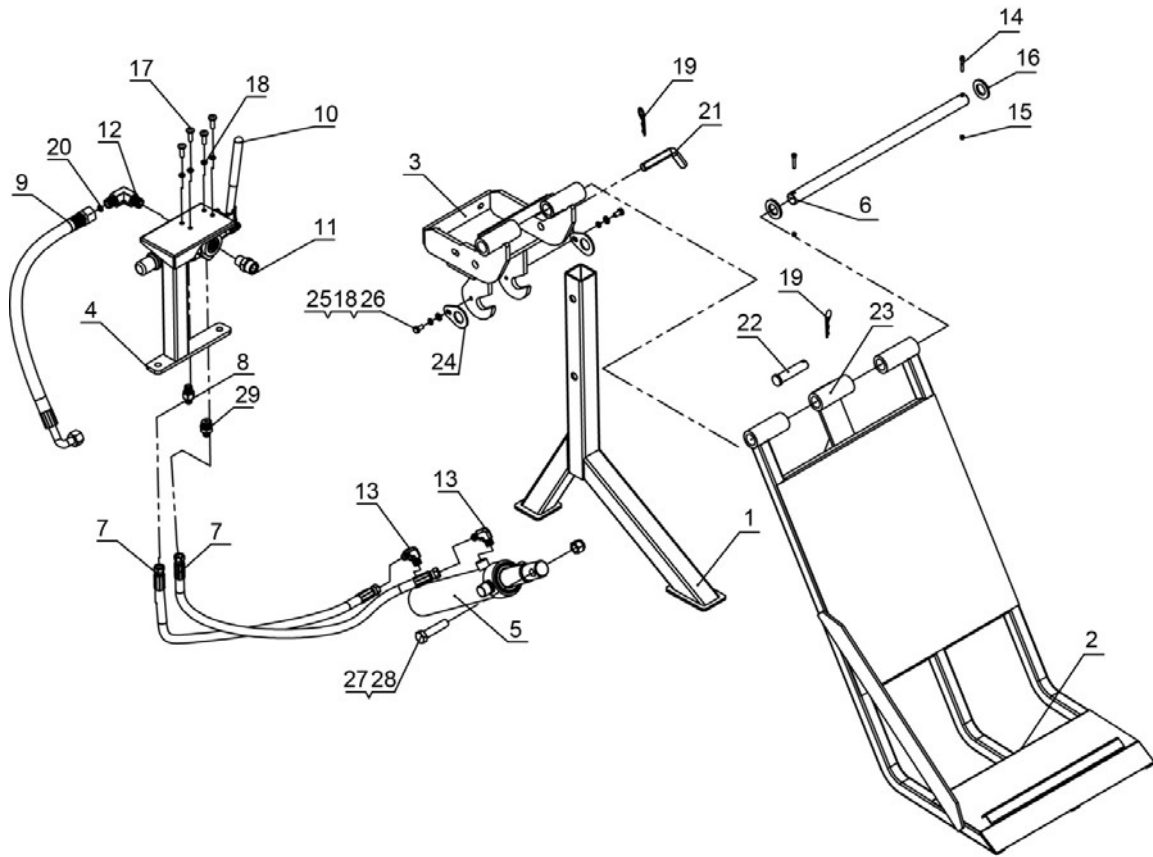

Section B. Lifting Table

Ref #	Part No.	Description	Qty
1	BWMLSDLT00001	Support Leg	1
2	BWMLSDLT00002	Lifting Table	1
3	BWMLSDLT00003	Connecting Frame	1
4	BWMLSDLT00004	Valve Mounting Plate	1
5	BWMLSDLT00005	Lift Cylinder	1
6	BWMLSDLT00006	Hinge Pin	1
7	BWMLSDLT00007	Hydraulic Hose	2
8	BWMLSDLT00008	Connector	1
9	BWMLSDLT00009	Hydraulic Hose (Valve – Oil Tank)	1
10	BWMLSDLT00010	One-Way Single Handle Control Valve	1
11	BWMLSDLT00011	Connector	1
12	BWMLSDLT00012	Angle Connector	1
13	BWMLSDLT00013	Multi-way Valve Outlet Connection	2
14	BWMLSDLT00014	Screw M5x30	2
15	BWMLSDLT00015	Nylon Lock Nut M5	2
16	BWMLSDLT00016	Washer	2