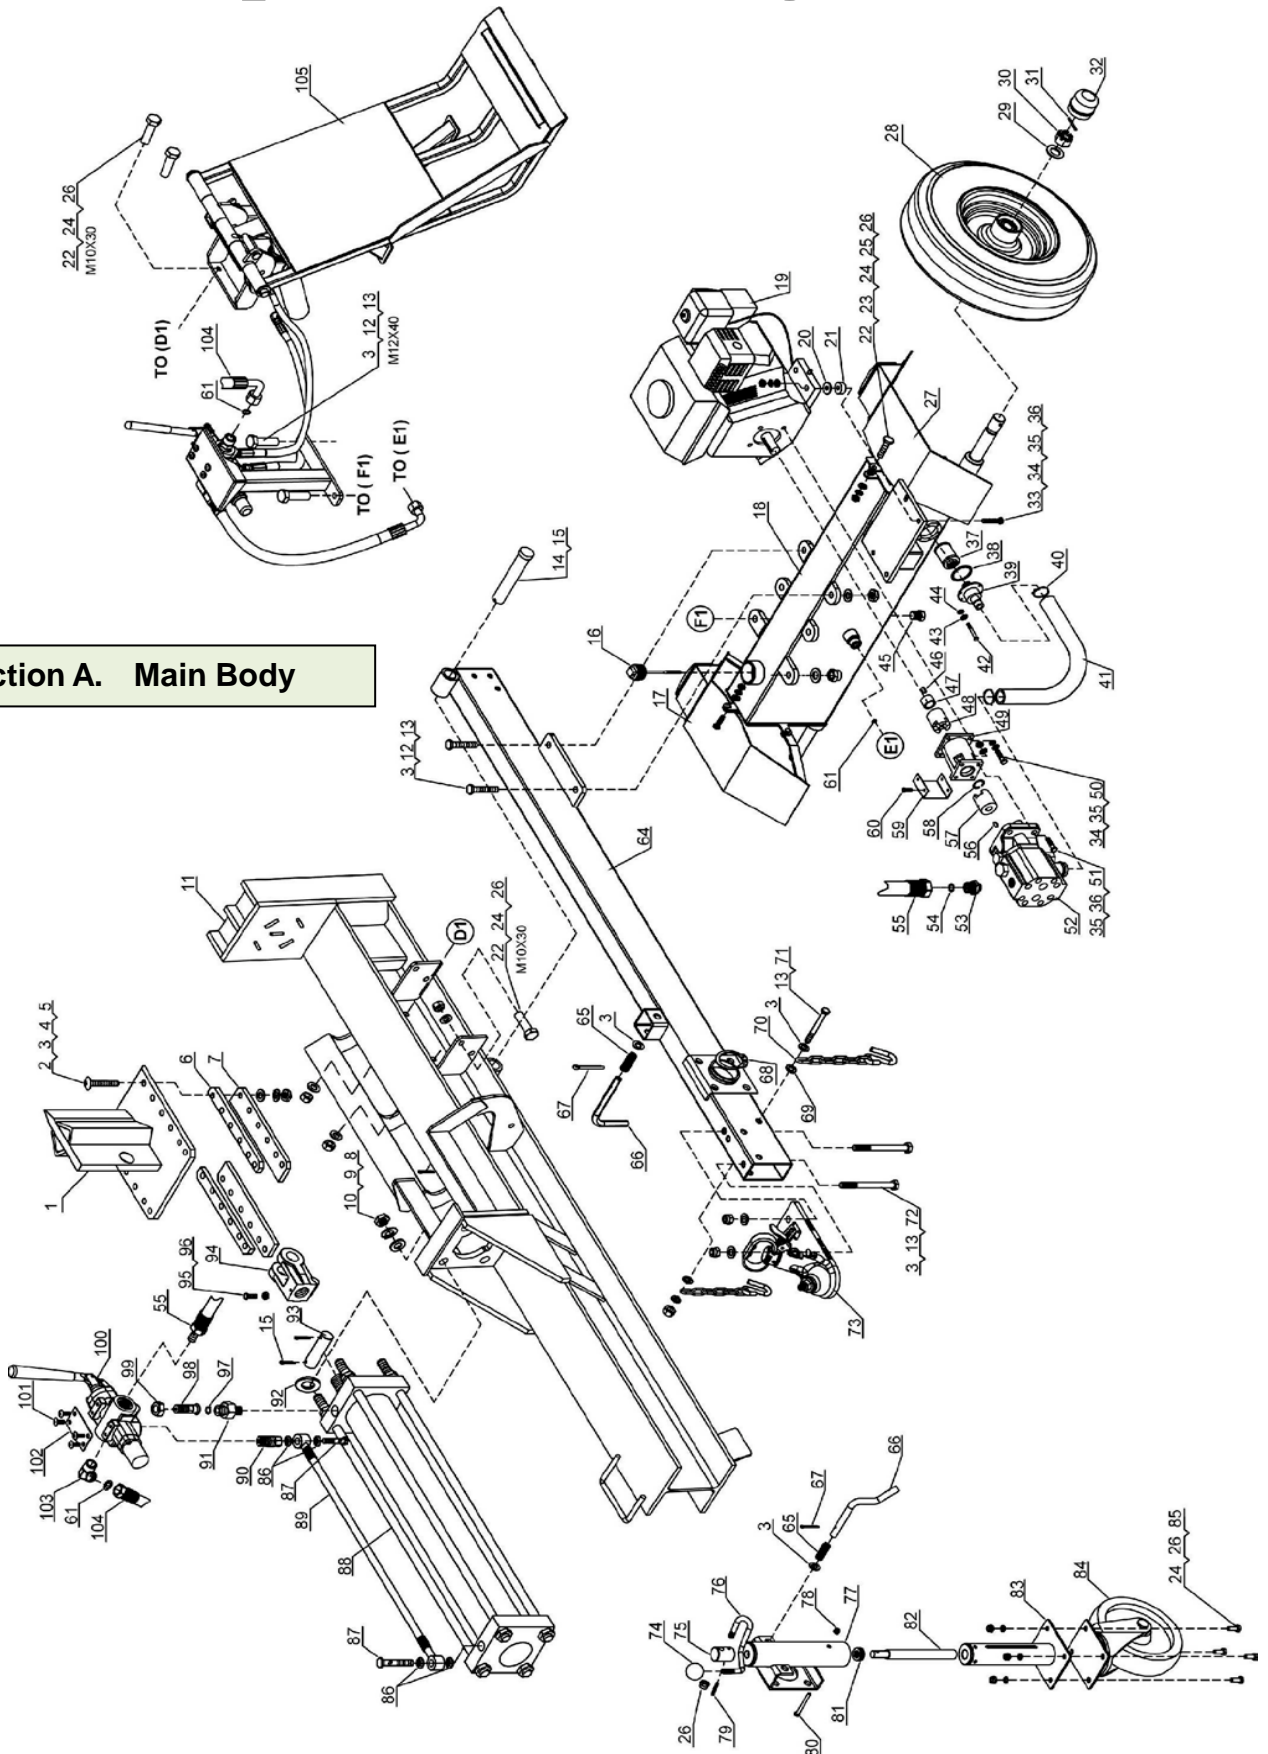

BWM LSD30

Spare Parts Diagram

Section A. Main Body

Ref #	Part No.	Description	Qty
1	BWMLSD300001	Beam Weldment	1
2	BWMLSD300002	Screw M12x55	12
3	BWMLSD300003	Flat Washer Ø12	24
4	BWMLSD300004	Lock Washer Ø12	12
5	BWMLSD300005	Thick Nut M12	12
6	BWMLSD300006	Keeper Spacer	2
7	BWMLSD300007	Keeper Plate	2
8	BWMLSD300008	Lock Washer Ø18	4
9	BWMLSD300009	Flat Washer Ø18	4
10	BWMLSD300010	Hex Nut M18	4
11	BWMLSD300011	Beam	1
12	BWMLSD300012	Hex Bolt M12x40	6
13	BWMLSD300013	Nylon Lock Nut M12	9
14	BWMLSD300014	Hinge Pin	1
15	BWMLSD300015	Cotter Pin Ø4x40	3
16	BWMLSD300016	Oil Bolt	1
17	BWMLSD300017	Left Fender	1
18	BWMLSD300018	Oil Tank	1
19	BWMLSD300019	Engine	1
20	BWMLSD300020	Big Flat Washer Ø10	4
21	BWMLSD300021	Polyurethane Block	4
22	BWMLSD300022	Hex Bolt M10x30	10
23	BWMLSD300023	Rubber Washer 2	6
24	BWMLSD300024	Flat Washer Ø10	14
25	BWMLSD300025	Lock Washer Ø10	6
26	BWMLSD300026	Nylon Lock Nut M10	15
27	BWMLSD300027	Right Fender	1
28	BWMLSD300028	Wheel	2
29	BWMLSD300029	Flat Washer Ø20	2
30	BWMLSD300030	Hex Slot Thin Nut M20	2
31	BWMLSD300031	Cotter Pin Ø4x36	2
32	BWMLSD300032	Axle Cap	2
33	BWMLSD300033	Hex Bolt M8x75	4
34	BWMLSD300034	Flat Washer Ø8	8
35	BWMLSD300035	Lock Washer Ø8	12
36	BWMLSD300036	Nylon Lock Nut M8	8
37	BWMLSD300037	Oil Filter	1
38	BWMLSD300038	Rubber Washer	1
39	BWMLSD300039	Oil Filter Mounting Plate	1
40	BWMLSD300040	Clamp	2