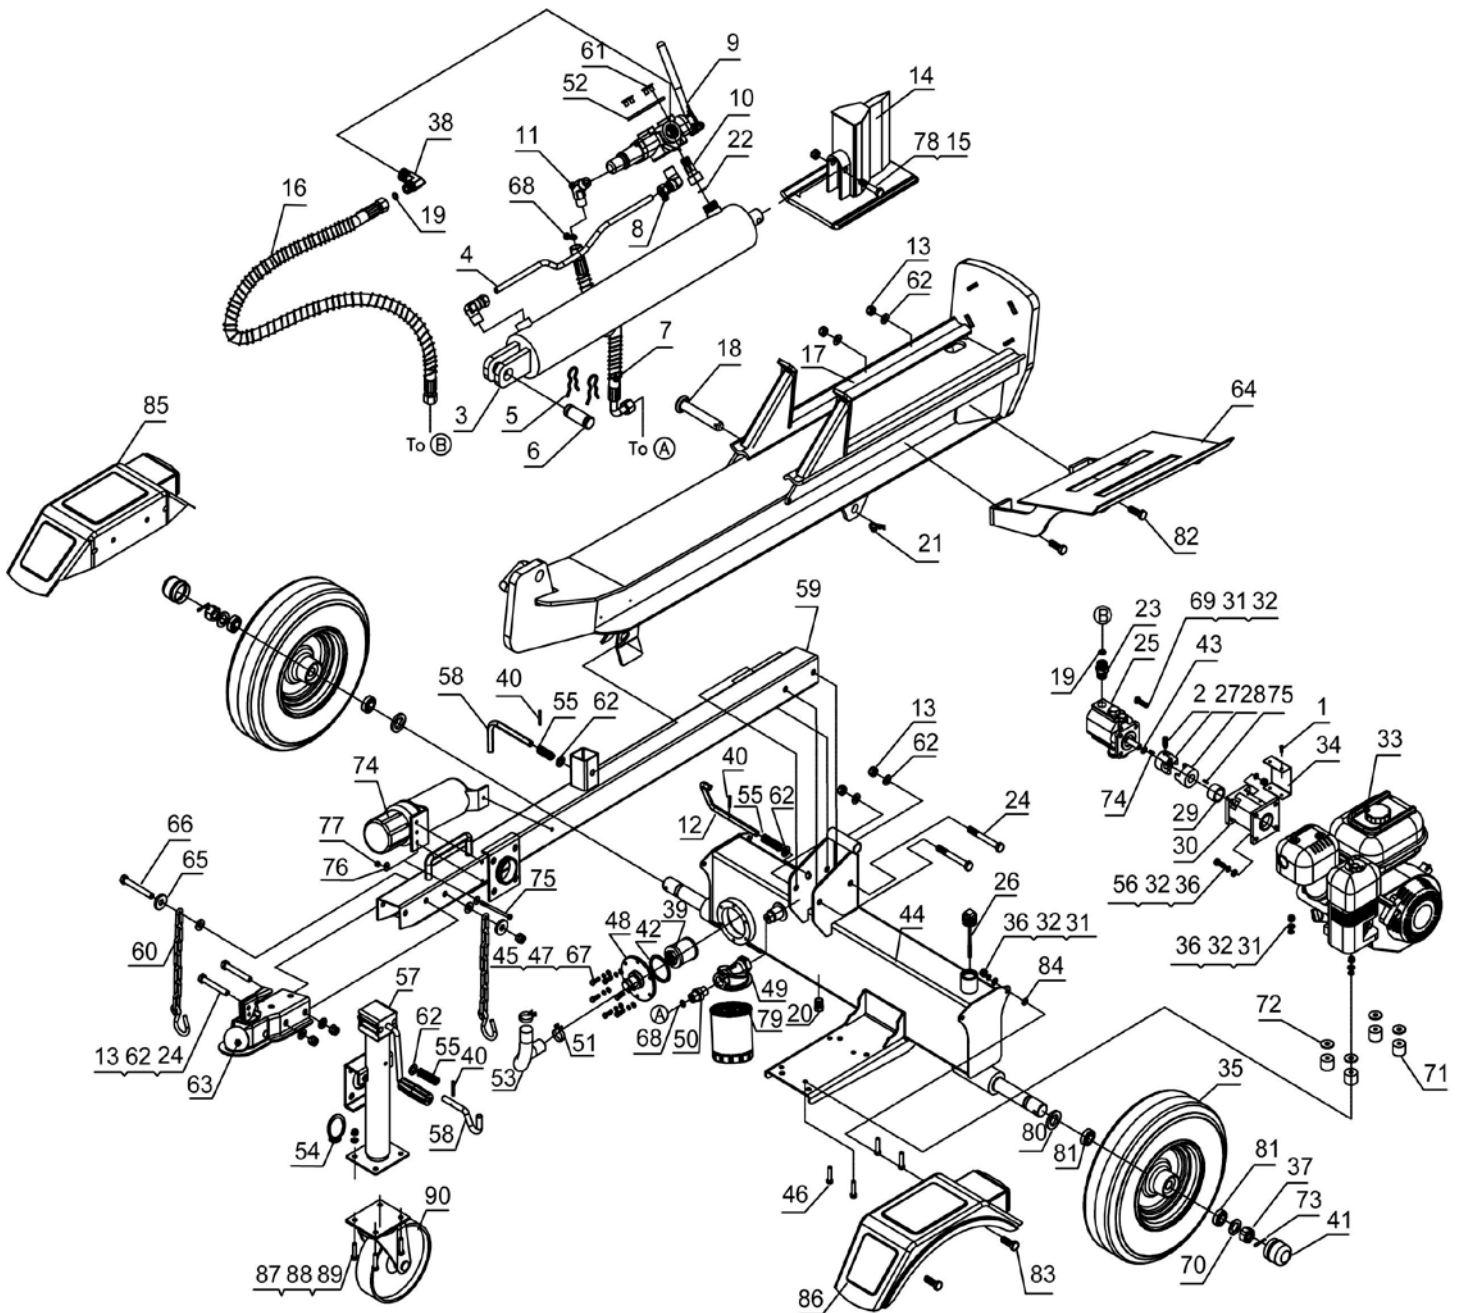

BWM LS30 Series Spare Parts Diagram

Ref #	Part No.	Description	Qty
1	BWMLS300001	Hex Bolt M5x10	4
2	BWMLS300002	Inner Hex Cone Point Set Screw M6x10	1
3	BWMLS300003	Cylinder	1
4	BWMLS300004	Metal Hydraulic Hose	1
5	BWMLS300005	R Pin Ø4.5	2
6	BWMLS300006	Cylinder Pin	1
7	BWMLS300007	Hydraulic Hose (Valve - Spin-on Filter)	1
8	BWMLS300008	Cutting Sleeve Connector	2
9	BWMLS300009	One-Way Single Handle Control Valve	1
10	BWMLS300010	Combination Connector	1
11	BWMLS300011	130° Joint	1
12	BWMLS300012	Safety Pin	1
13	BWMLS300013	Nylon Lock Nut M12	7
14	BWMLS300014	Wedge	1
15	BWMLS300015	Hex Bolt M14x85	1
16	BWMLS300016	Hydraulic Hose (Valve - Pump)	1
17	BWMLS300017	Beam Assembly	1
18	BWMLS300018	Hitch Pin	1
19	BWMLS300019	O Ring Ø11x2.5	2
20	BWMLS300020	Oil Plug	1
21	BWMLS300021	R Pin Ø3	1
22	BWMLS300022	O Ring Ø15x2.5	1
23	BWMLS300023	Pump Outlet Connector	1
24	BWMLS300024	Hex Bolt M12x100	4
25	BWMLS300025	Gear Pump 13/1.8	1
26	BWMLS300026	Oil Bolt	1
27	BWMLS300027	Gear Pump Coupler	1
28	BWMLS300028	Engine Coupler	1
29	BWMLS300029	Engine Bushing	1
30	BWMLS300030	Gear Pump Stand	1
31	BWMLS300031	Nylon Lock Nut M8	12
32	BWMLS300032	Lock Washer Ø8	16
33	BWMLS300033	Engine (Honda GX200, Honda GP200, or Briggs & Stratton 6.5HP)	1
34	BWMLS300034	Coupler Cover	1
35	BWMLS300035	Wheel Assembly	2
36	BWMLS300036	Flat Washer Ø8	12

Ref #	Part No.	Description	Qty
76	BWMLS300076	Large Flat Washer Ø6	6
77	BWMLS300077	Nylon Lock Nut M6	3
78	BWMLS300078	Nylon Lock Nut M14	1
79	BWMLS300079	Spin-on Filter	1
80	BWMLS300080	Oil Seal	2
81	BWMLS300081	Conical Roller Bearing	4
82	BWMLS300082	Hex Bolt M12x35	2
83	BWMLS300083	Hex Bolt M8x25	4
84	BWMLS300084	Rubber Washer	4
85	BWMLS300085	Left Fender	1
86	BWMLS300086	Right Fender	1
87	BWMLS300087	Hex Bolt M10x25	4
88	BWMLS300088	Flat Washer Ø10	4
89	BWMLS300089	Nylon Lock Nut M10	4
90	BWMLS300090	Jockey Wheel	1