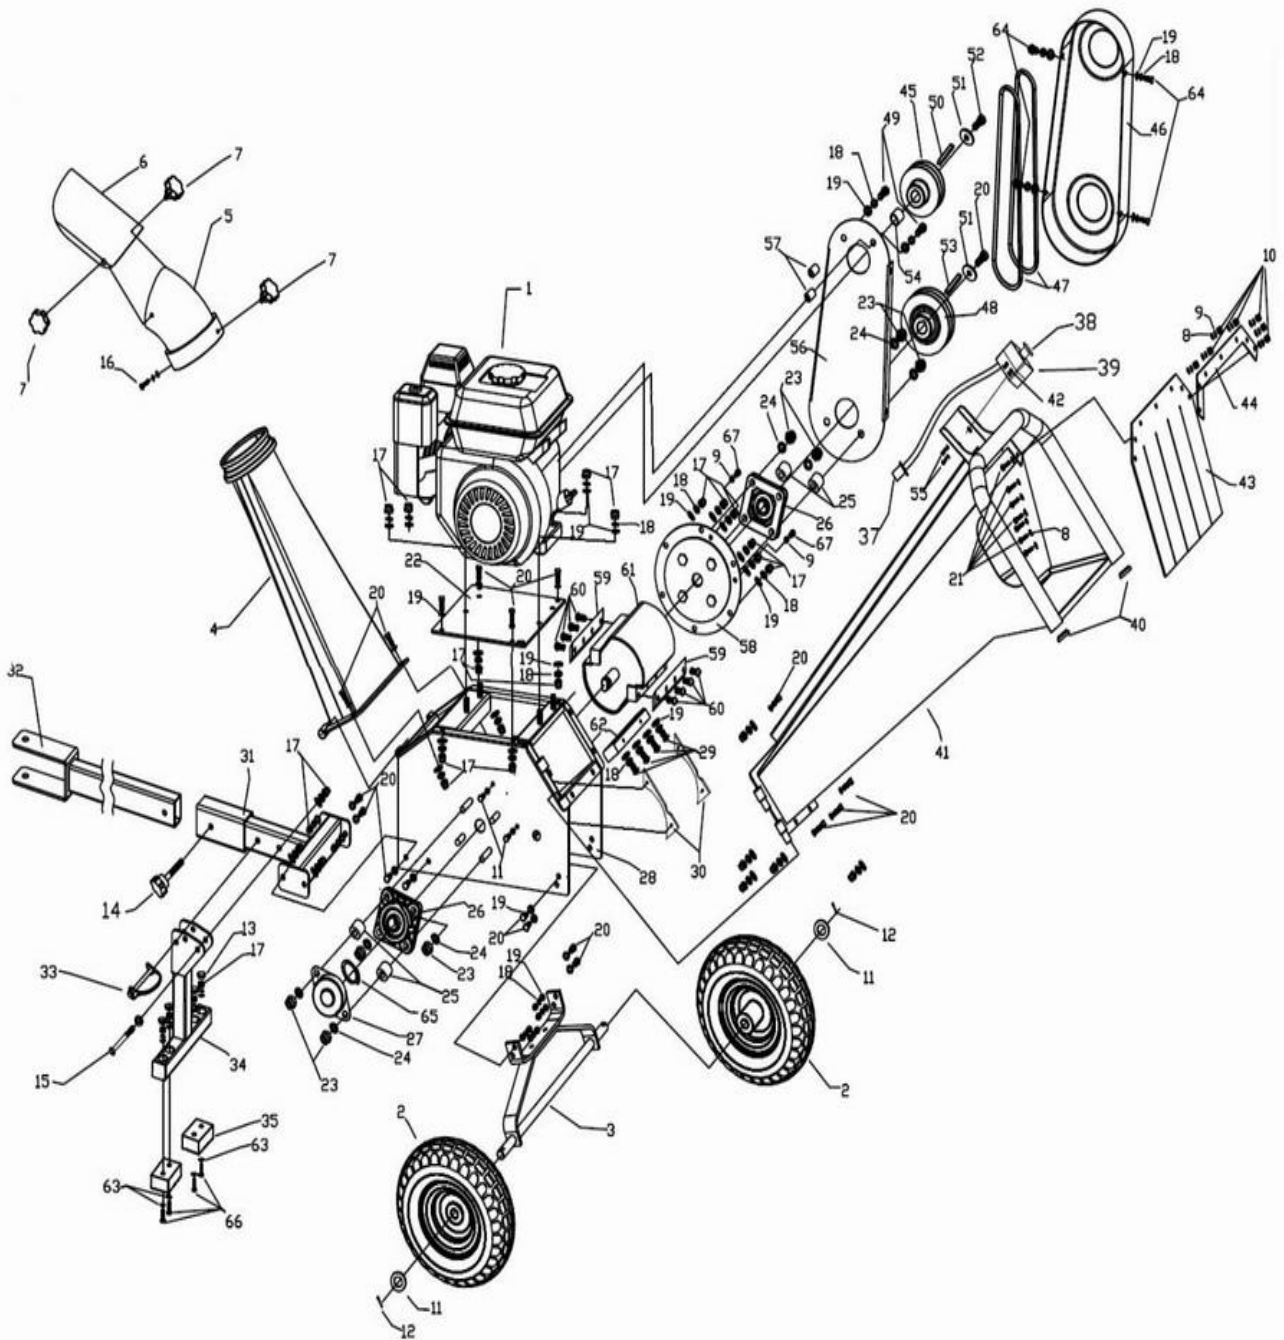

# Greatbull GBK65 Series Spare Parts Diagram

## Spare Parts List

Ref. No.	Part No.	Description	Quantity
1	GBK65001 (model GBK65)	Engine, Briggs & Stratton 6.5HP	1
	GBK65001-H (model GBK65H)	Engine, Honda GX200	1
2	GBK65002	Wheel	2
3	GBK65003	Wheel Axle	1
4	GBK65004	Discharge Chute, Lower	1
5	GBK65005	Discharge chute, Upper	1
6	GBK65006	Discharge Chute Adjusting Plate	1
7	GBK65007	Rotary Knob	3
8	GBK65008	Flat Washer $\Phi 6 \times \Phi 12 \times 1.2$	14
9	GBK65009	Spring Washer $\Phi 6$	11
10	GBK65010	Locknut M6	9
11	GBK65011	Flat Washer	2
12	GBK65012	Cotter Pin	2
13	GBK65013	Rubber Plug	4
14	GBK65014	Knob, Large	1
15	GBK65015	Hex Bolt	1
16	GBK65016	Hex Bolt	1
17	GBK65017	Locknut	30
18	GBK65018	Spring Washer	41
19	GBK65019	Flat Washer	53
20	GBK65020	Hex Bolt	21
21	GBK65021	Hex Bolt	7
22	GBK65022	Engine Base Plate	1
23	GBK65023	Locknut	9
24	GBK65024	Spring Washer	9